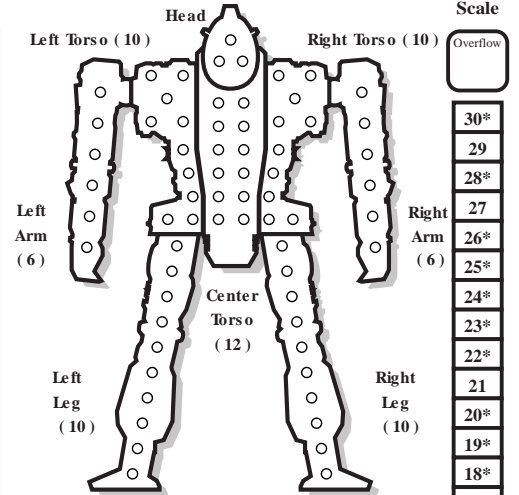

Ammo: (Heavy Machine Gun) 100

BV: 1,589

WARRIOR DATA

Name: _____

Gunnery Skill: _____ Piloting Skill: _____

Hits Taken	1	2	3	4	5	6
Consciousness #	3	5	7	10	11	Dead

ARMOR DIAGRAM

Ferro-Fibrous

INTERNAL STRUCTURE DIAGRAM

Endo Steel

Heat Scale

Overflow

30*
29
28*
27
26*
25*
24*
23*
22*
21
20*
19*
18*
17*
16
15*
14*
13*
12
11
10*
9
8*
7
6
5*
4
3
2
1
0

CRITICAL TABLE

Left Arm

- Shoulder
- Upper Arm Actuator
- Lower Arm Actuator
- Hand Actuator
- Heavy Machine Gun
- Heavy Machine Gun