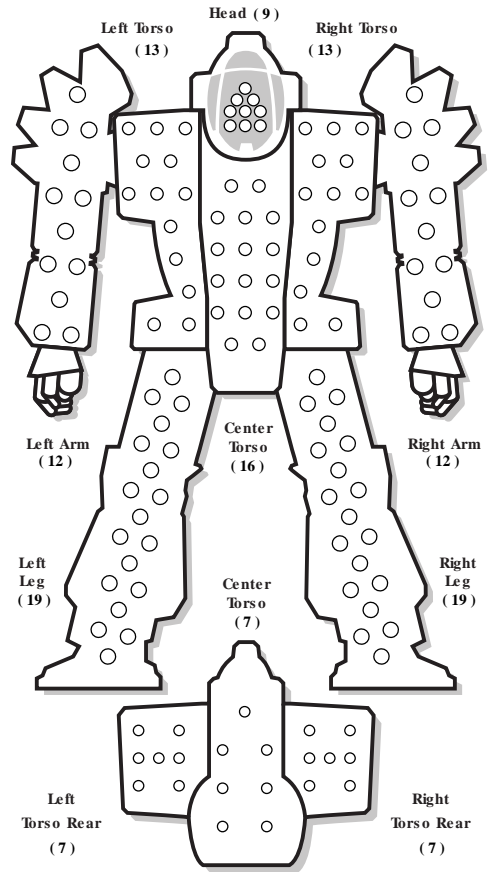

Ammo: (Heavy Machine Gun) 100

BV: 1,589

WARRIOR DATA

Name: _____

Gunnery Skill: _____ Piloting Skill: _____

Hits Taken	1	2	3	4	5	6
Consciousness #	3	5	7	10	11	Dead

ARMOR DIAGRAM

Ferro-Fibrous

INTERNAL STRUCTURE DIAGRAM

Endo Steel

Heat Scale

Overflow

30*
29
28*
27
26*
25*
24*
23*
22*
21
20*
19*
18*
17*
16
15*
14*
13*
12
11
10*
9
8*
7
6
5*
4
3
2
1
0

CRITICAL TABLE

Left Arm

- Shoulder
- Upper Arm Actuator
- Lower Arm Actuator
- Hand Actuator
- Heavy Machine Gun
- Heavy Machine Gun